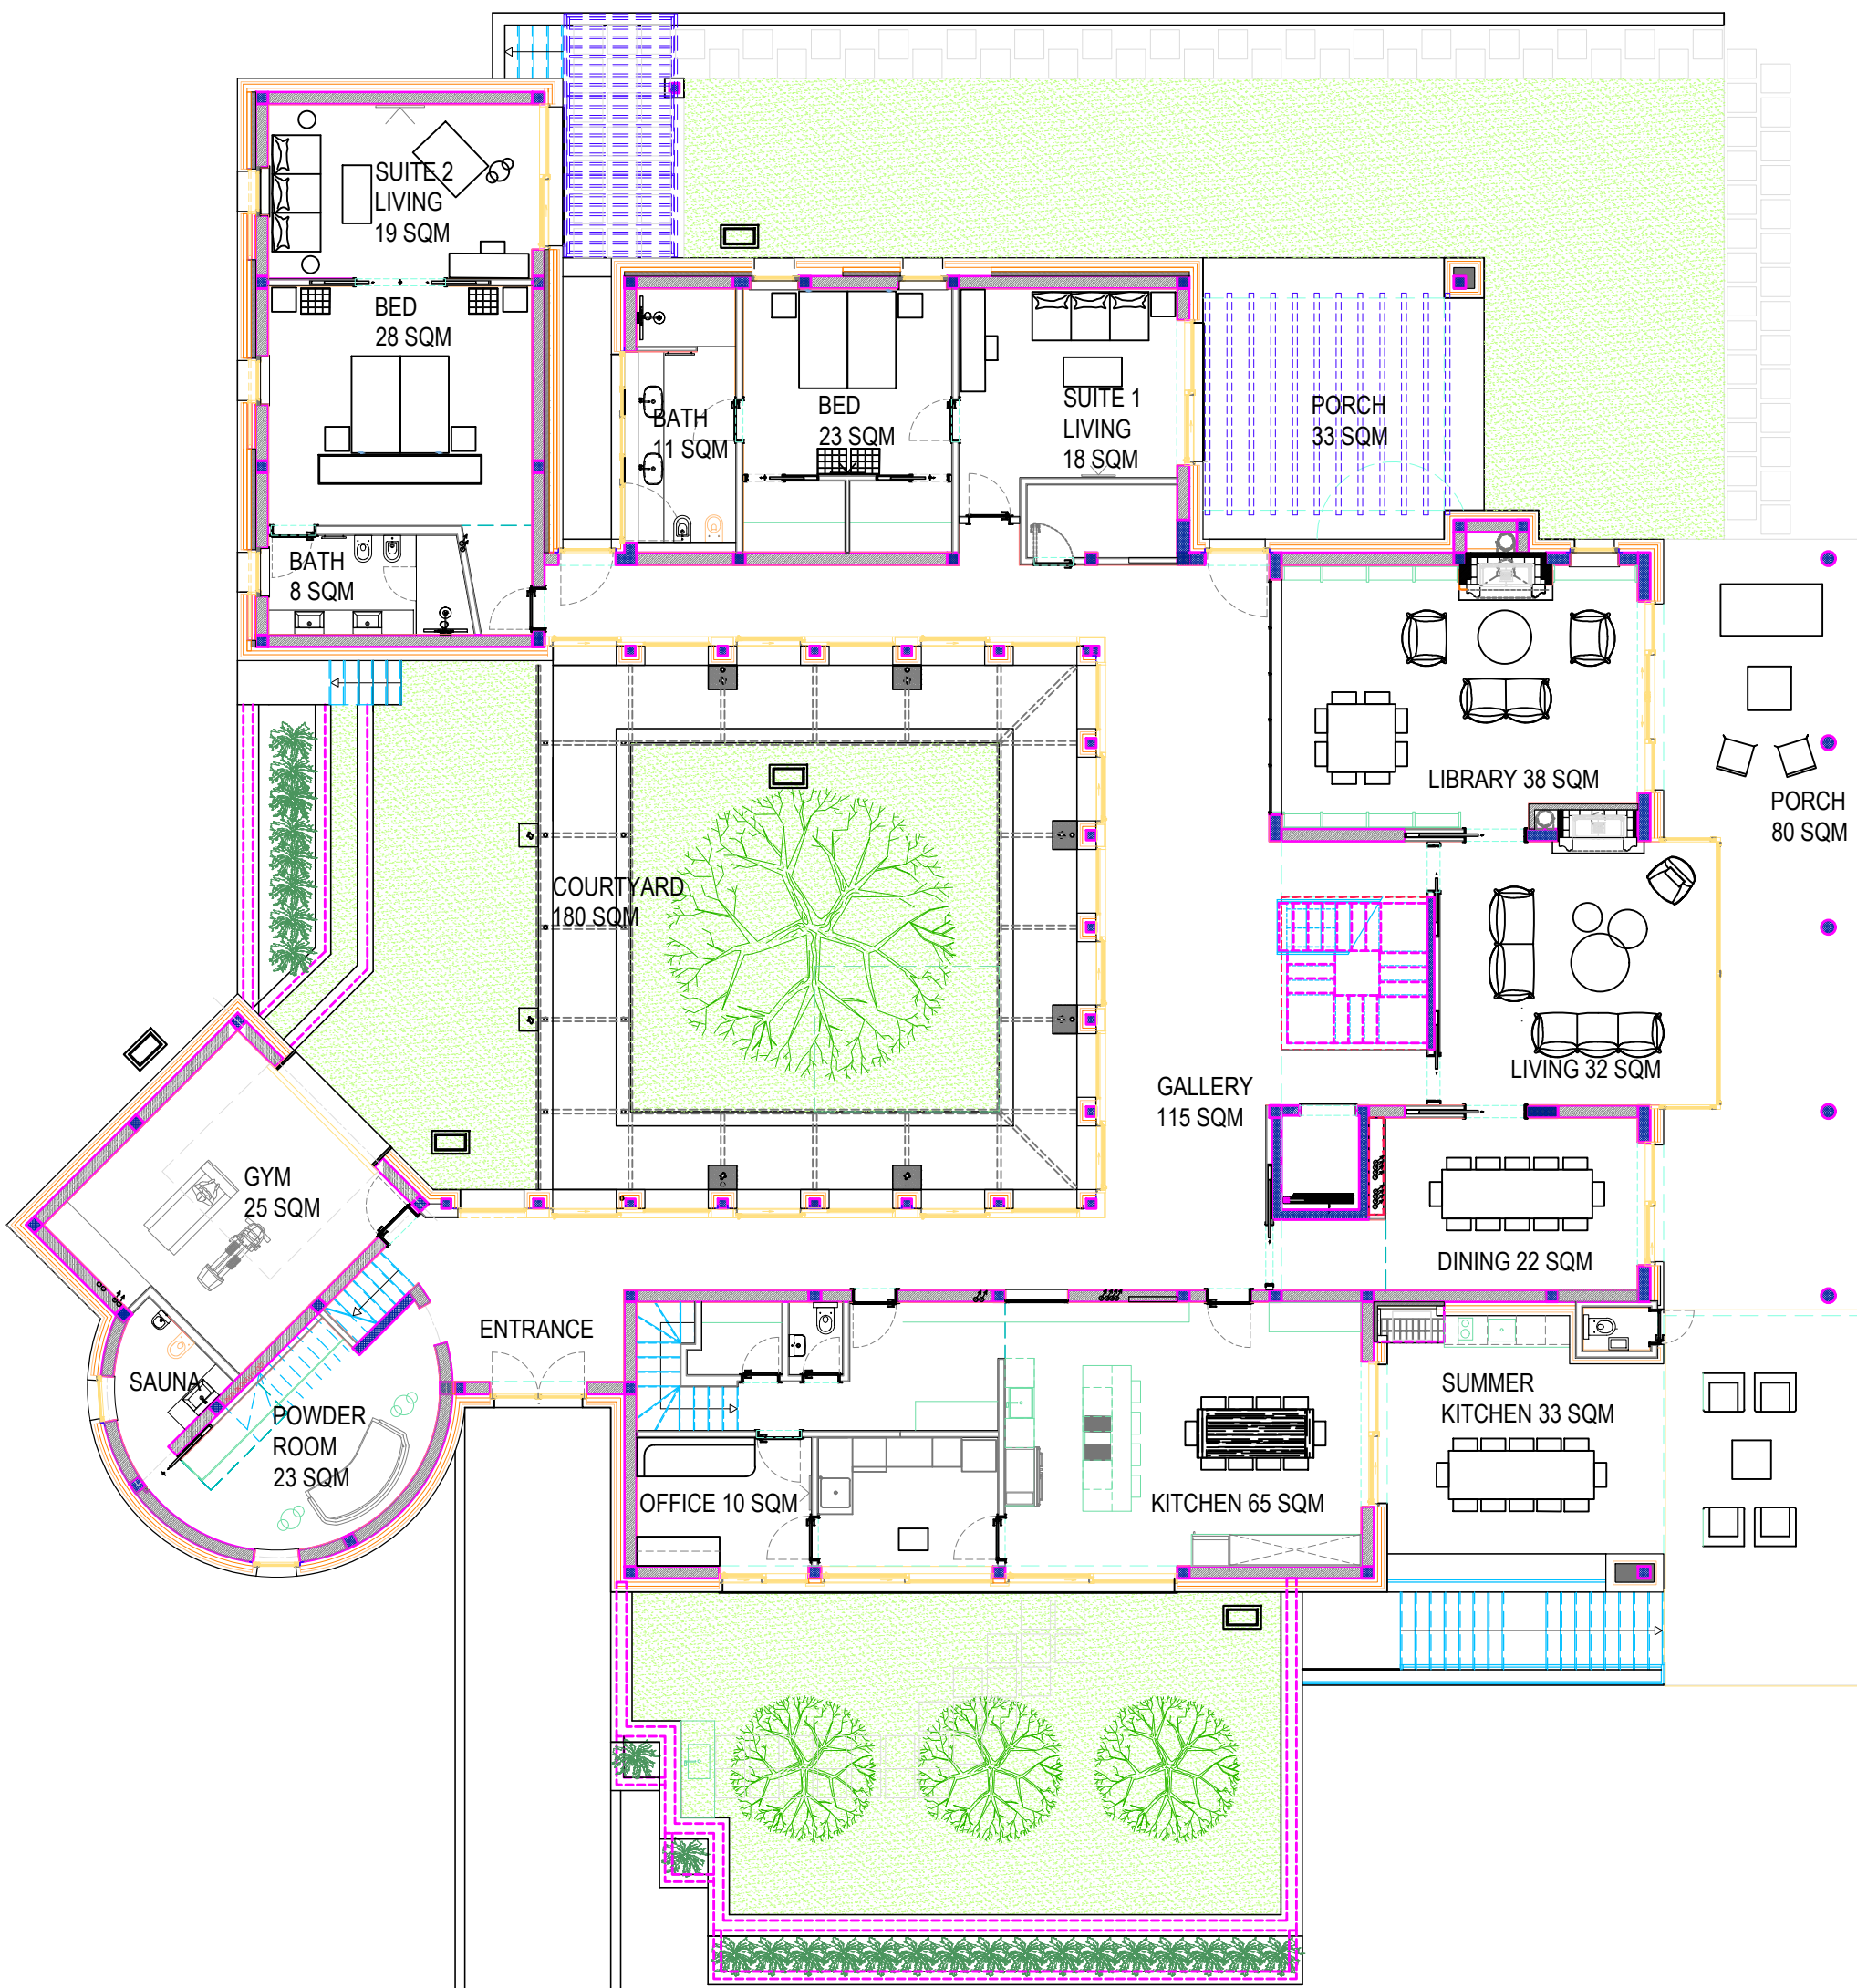

# VILLA JOHANNA basement

# VILLA LA JOHANNA

ground floor

SWIMMING  
POOL  
20 X 4.6 MT

JACUZZI

# VILLA JOHANNA

first floor

BATH 6  
3.5 SQM

BEDROOM 6  
20 SQM

KITCHEN

Πρ

BATH  
14 SQM

BATH 4  
3 SQM

BATH 5  
8 SQM

SUITE 3  
LIVING  
15 SQM

BEDROOM  
30 SQM

BEDROOM 4  
20 SQM

BEDROOM 5  
20 SQM