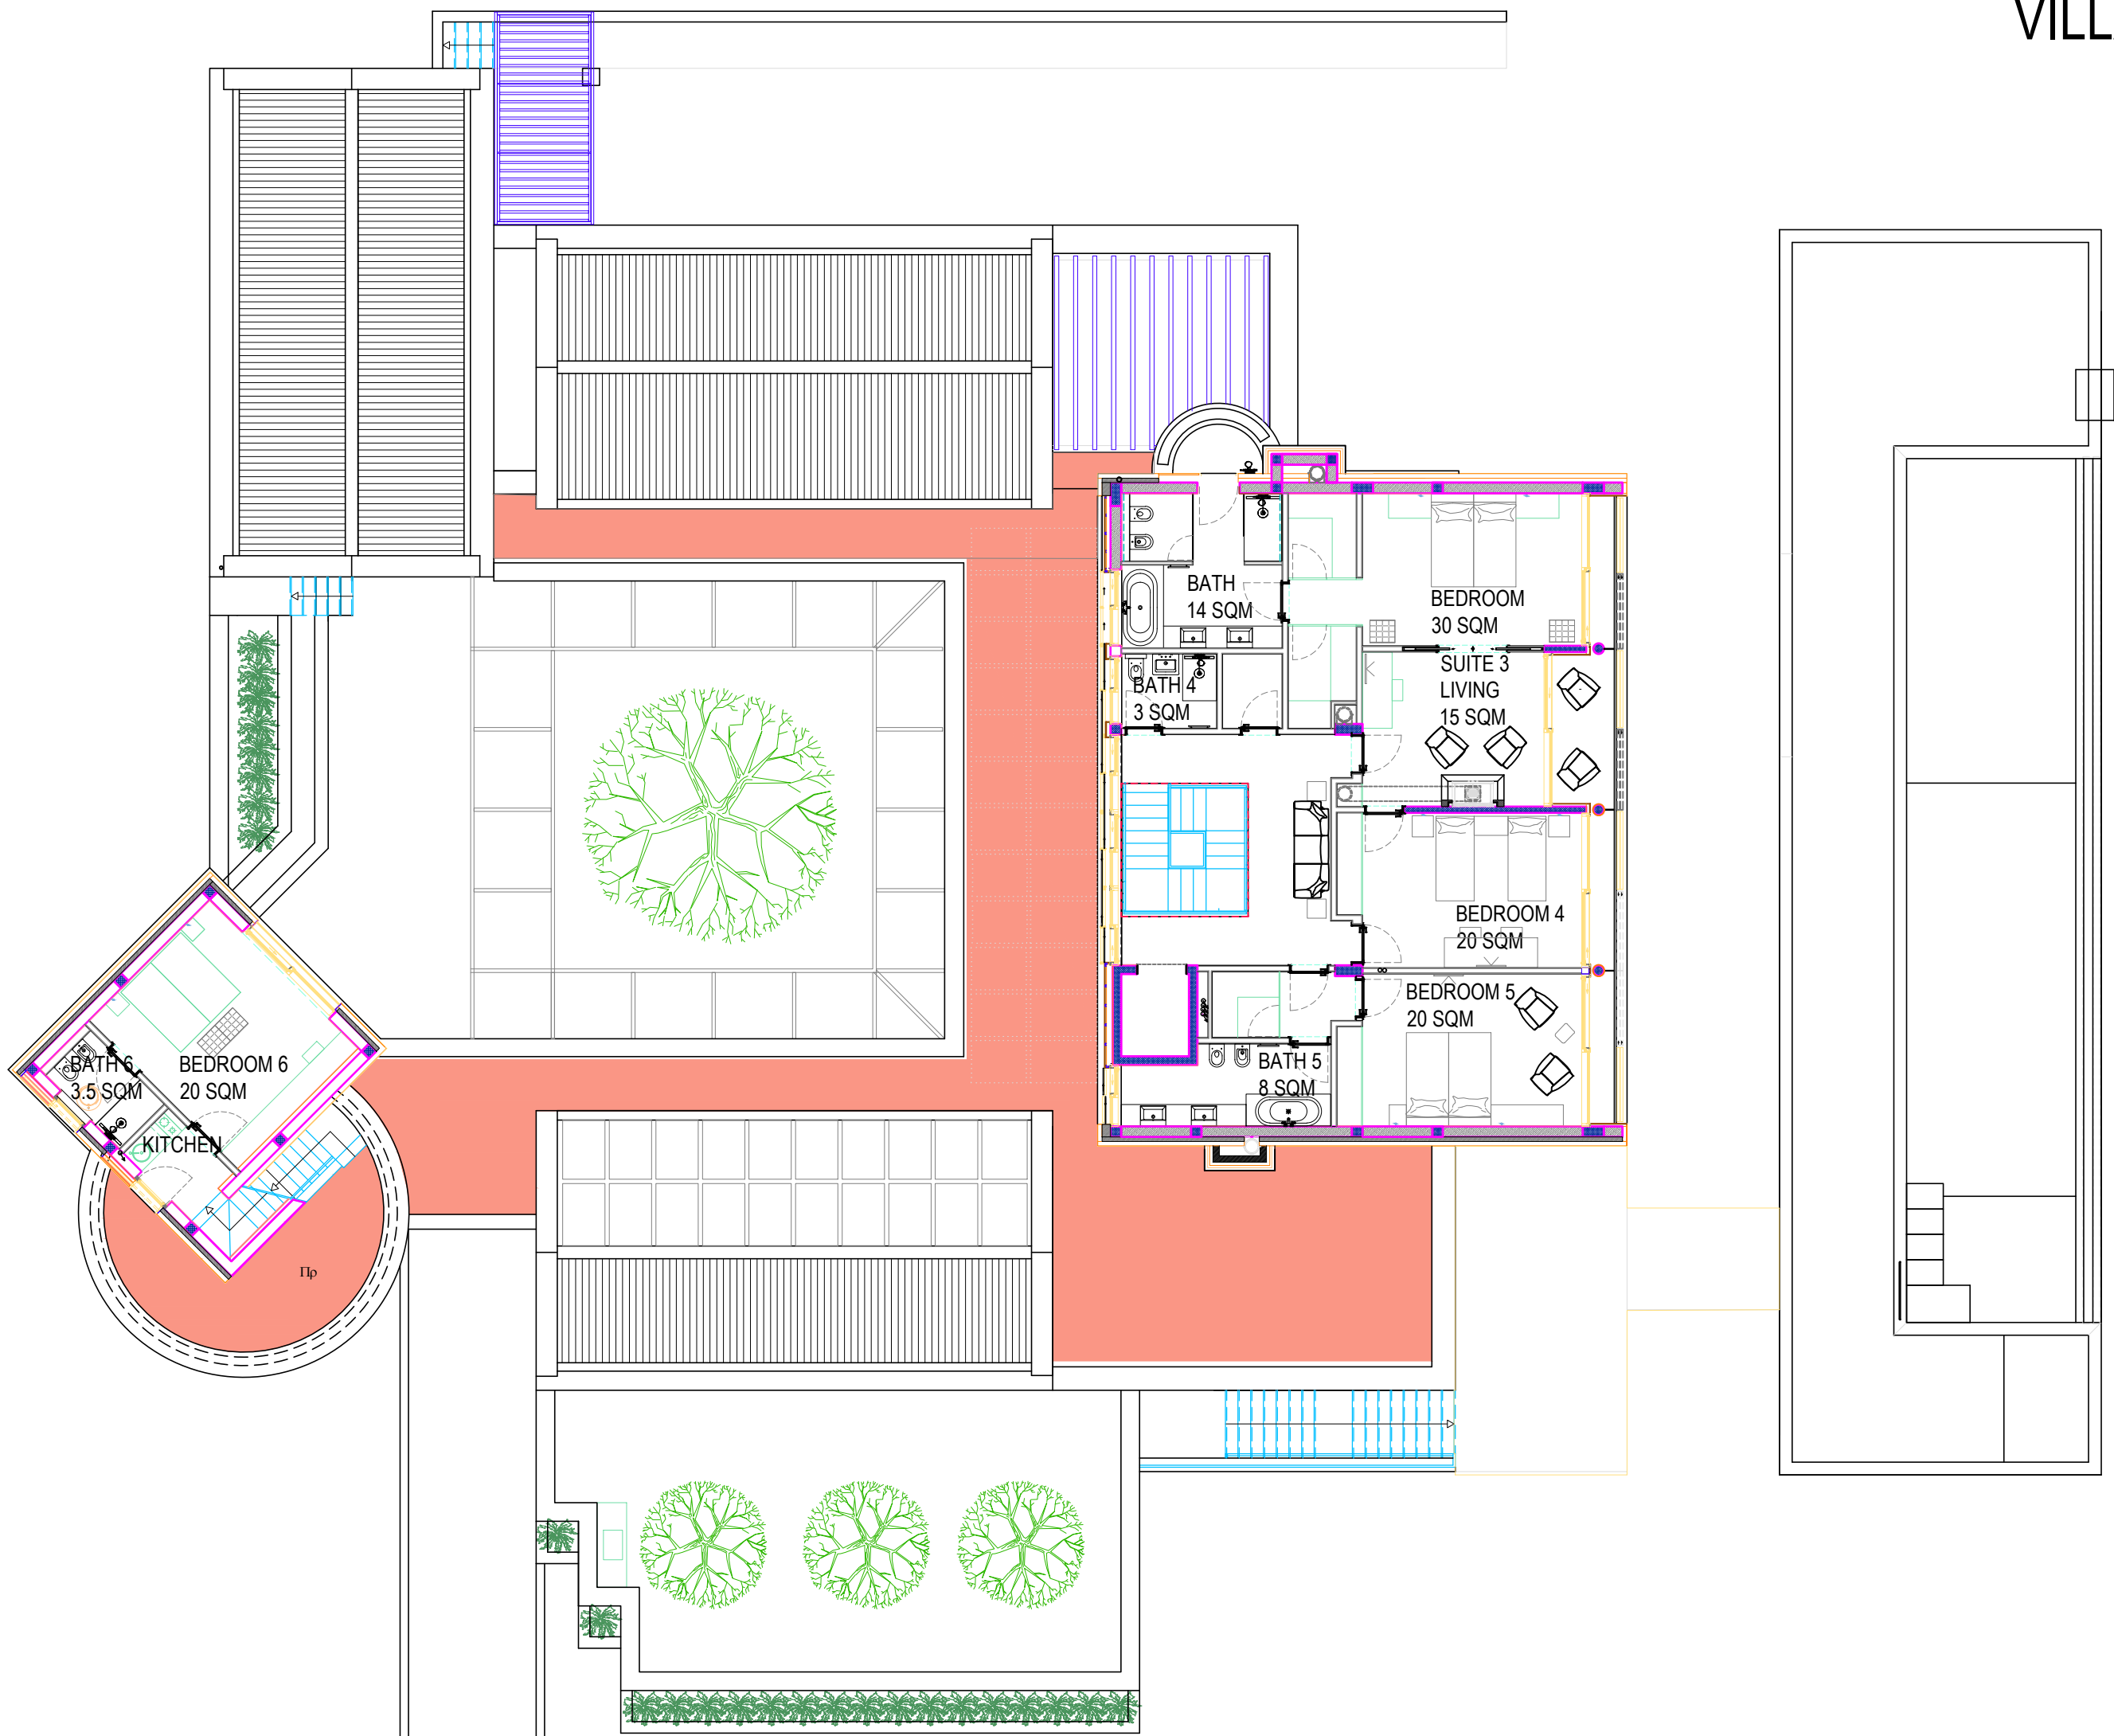

# VILLA JOHANNA basement

# VILLA LA JOHANNA

ground floor

SWIMMING  
POOL  
20 X 4.6 MT

JACUZZI

# VILLA JOHANNA

first floor

BATH 6  
3.5 SQM

BEDROOM 6  
20 SQM

KITCHEN

Πρ

BATH  
14 SQM

BATH 4  
3 SQM

BATH 5  
8 SQM

SUITE 3  
LIVING  
15 SQM

BEDROOM  
30 SQM

BEDROOM 4  
20 SQM

BEDROOM 5  
20 SQM