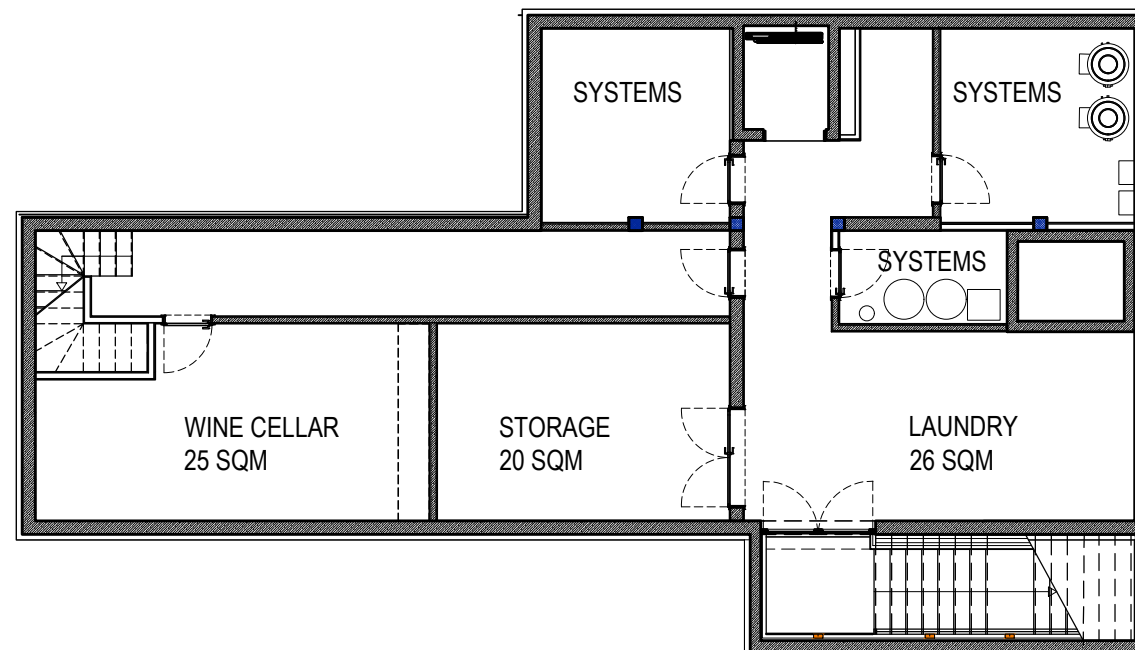

# VILLA JOHANNA basement

# VILLA LA JOHANNA

ground floor

SWIMMING  
POOL  
20 X 4.6 MT

JACUZZI

# VILLA JOHANNA

first floor

BATH 6  
3.5 SQM

BEDROOM 6  
20 SQM

KITCHEN

Πρ

BATH  
14 SQM

BATH 4  
3 SQM