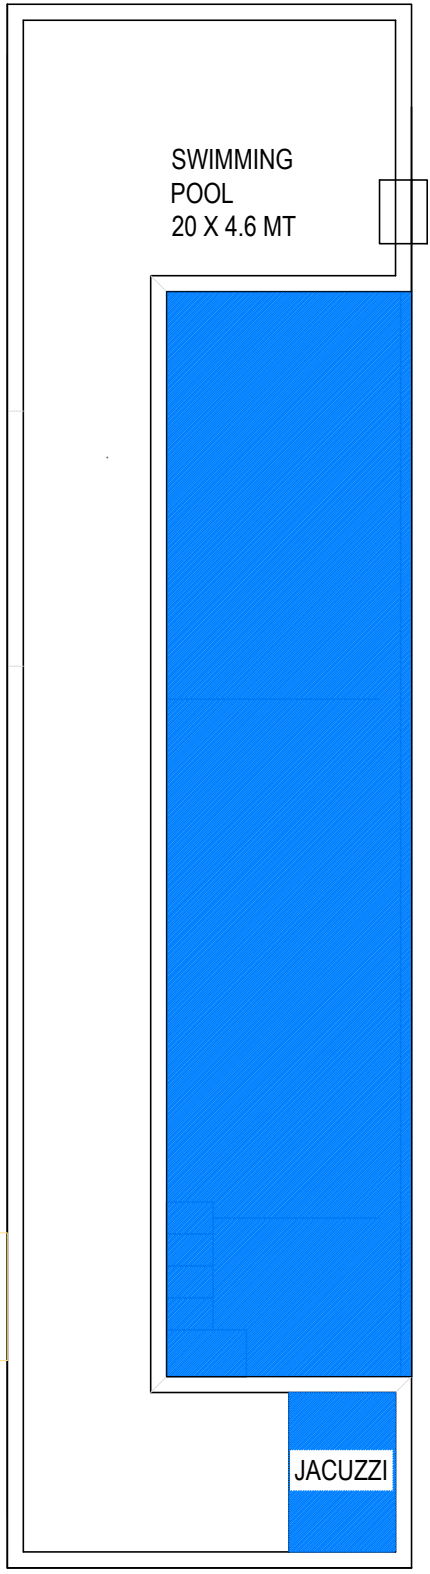

# VILLA JOHANNA basement

# VILLA LA JOHANNA

ground floor

SWIMMING  
POOL  
20 X 4.6 MT

JACUZZI

# VILLA JOHANNA

first floor

BATH 6  
3.5 SQM

BEDROOM 6  
20 SQM

KITCHEN

Πρ

BATH  
14 SQM

BATH 4  
3 SQM

BATH 5  
8 SQM

SUITE 3  
LIVING  
15 SQM

BEDROOM  
30 SQM

BEDROOM 4  
20 SQM

BEDROOM 5  
20 SQM