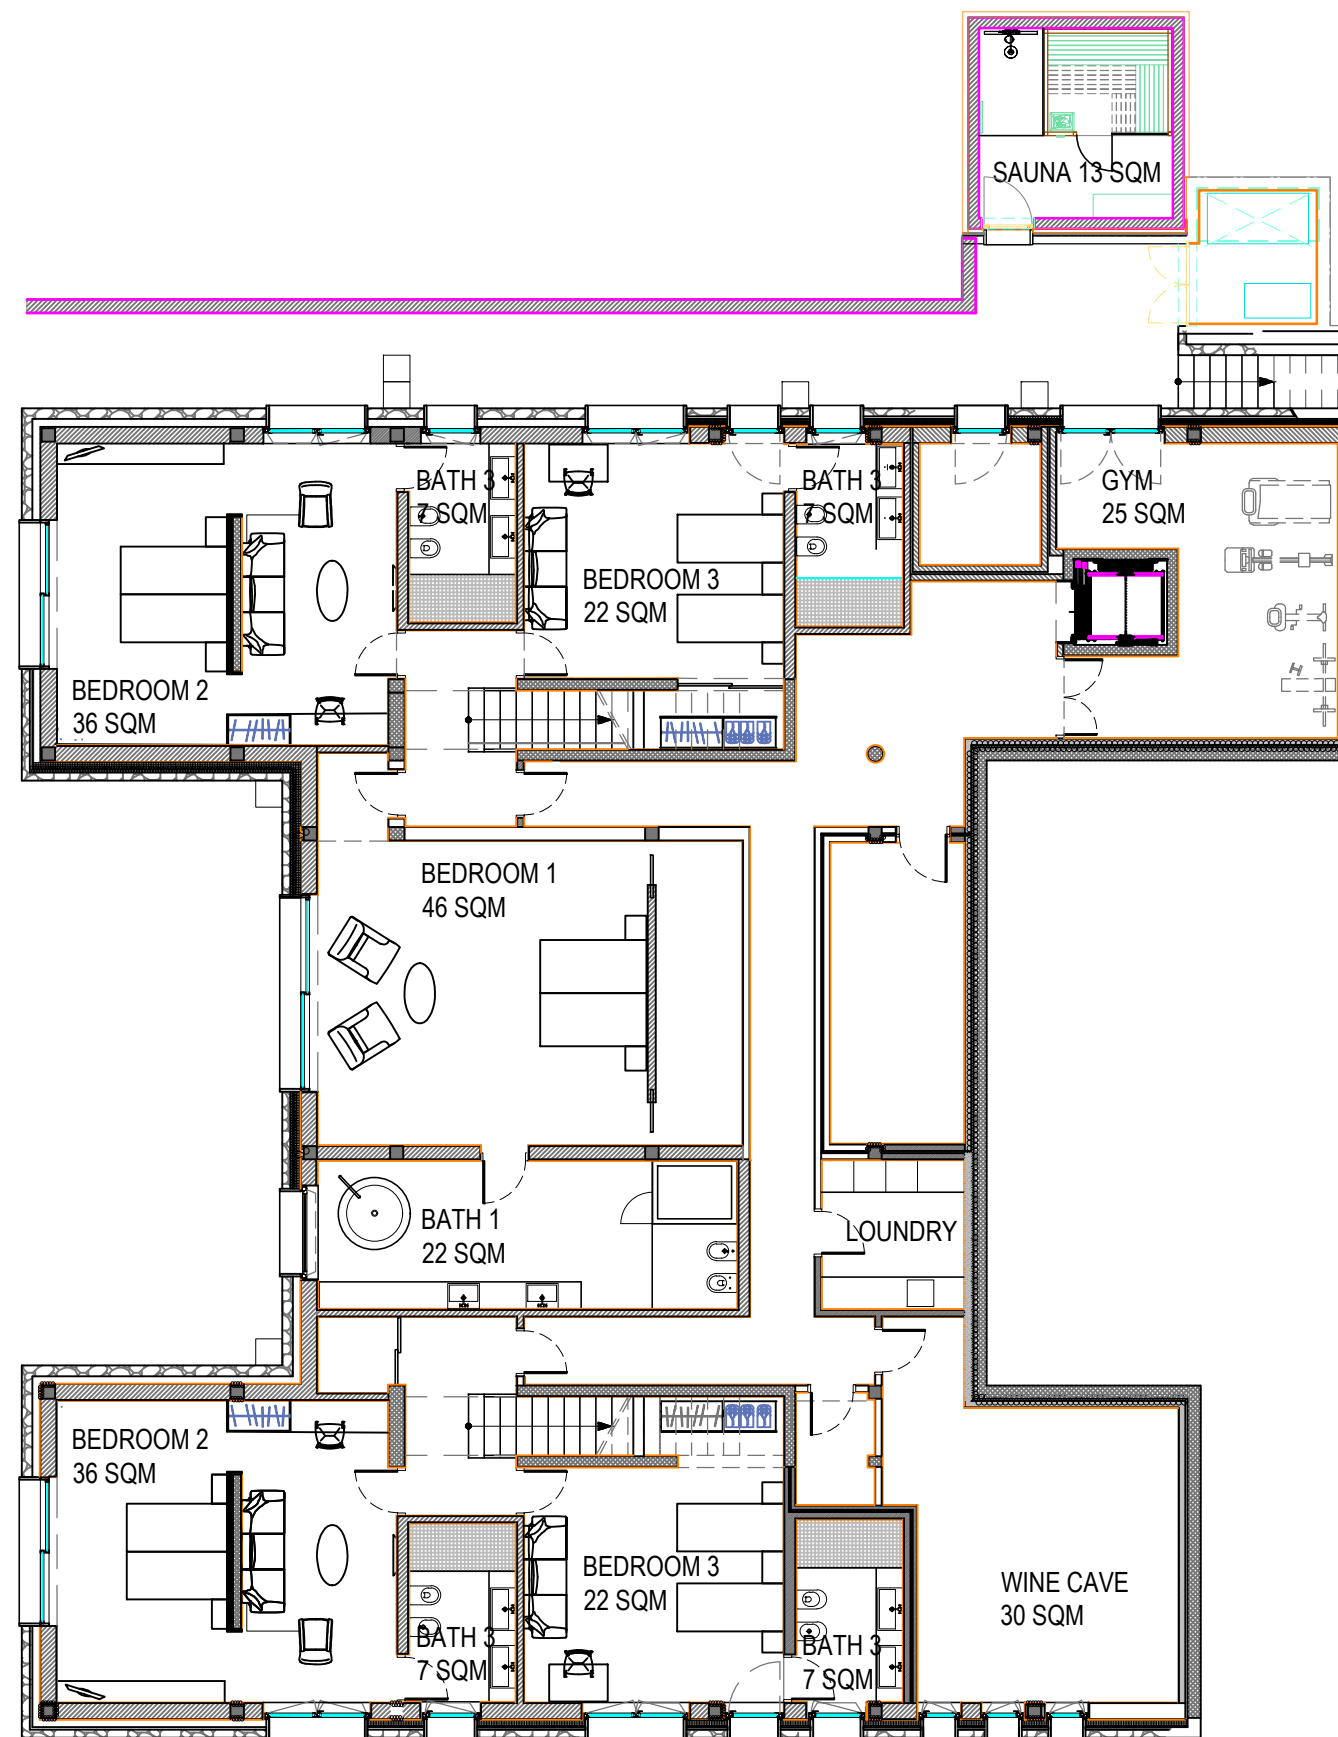

# VILLA JOHANNA first floor

BATH 6  
3.5 SQM

BEDROOM 6  
20 SQM

KITCHEN

Πρ

BATH  
14 SQM

BATH 4  
3 SQM

BEDROOM  
30 SQM

SUITE 3  
LIVING  
15 SQM

BEDROOM 4  
20 SQM

BEDROOM 5  
20 SQM

BATH 5  
8 SQM

# VILLA LUCIA

## ground floor

USABLE SPACE 530 MQ  
FULL SPACE 800MQ

Federico Pace Architect  
Milan, Italy  
www.federicopace.com  
Instagram: federicopacearchitetto