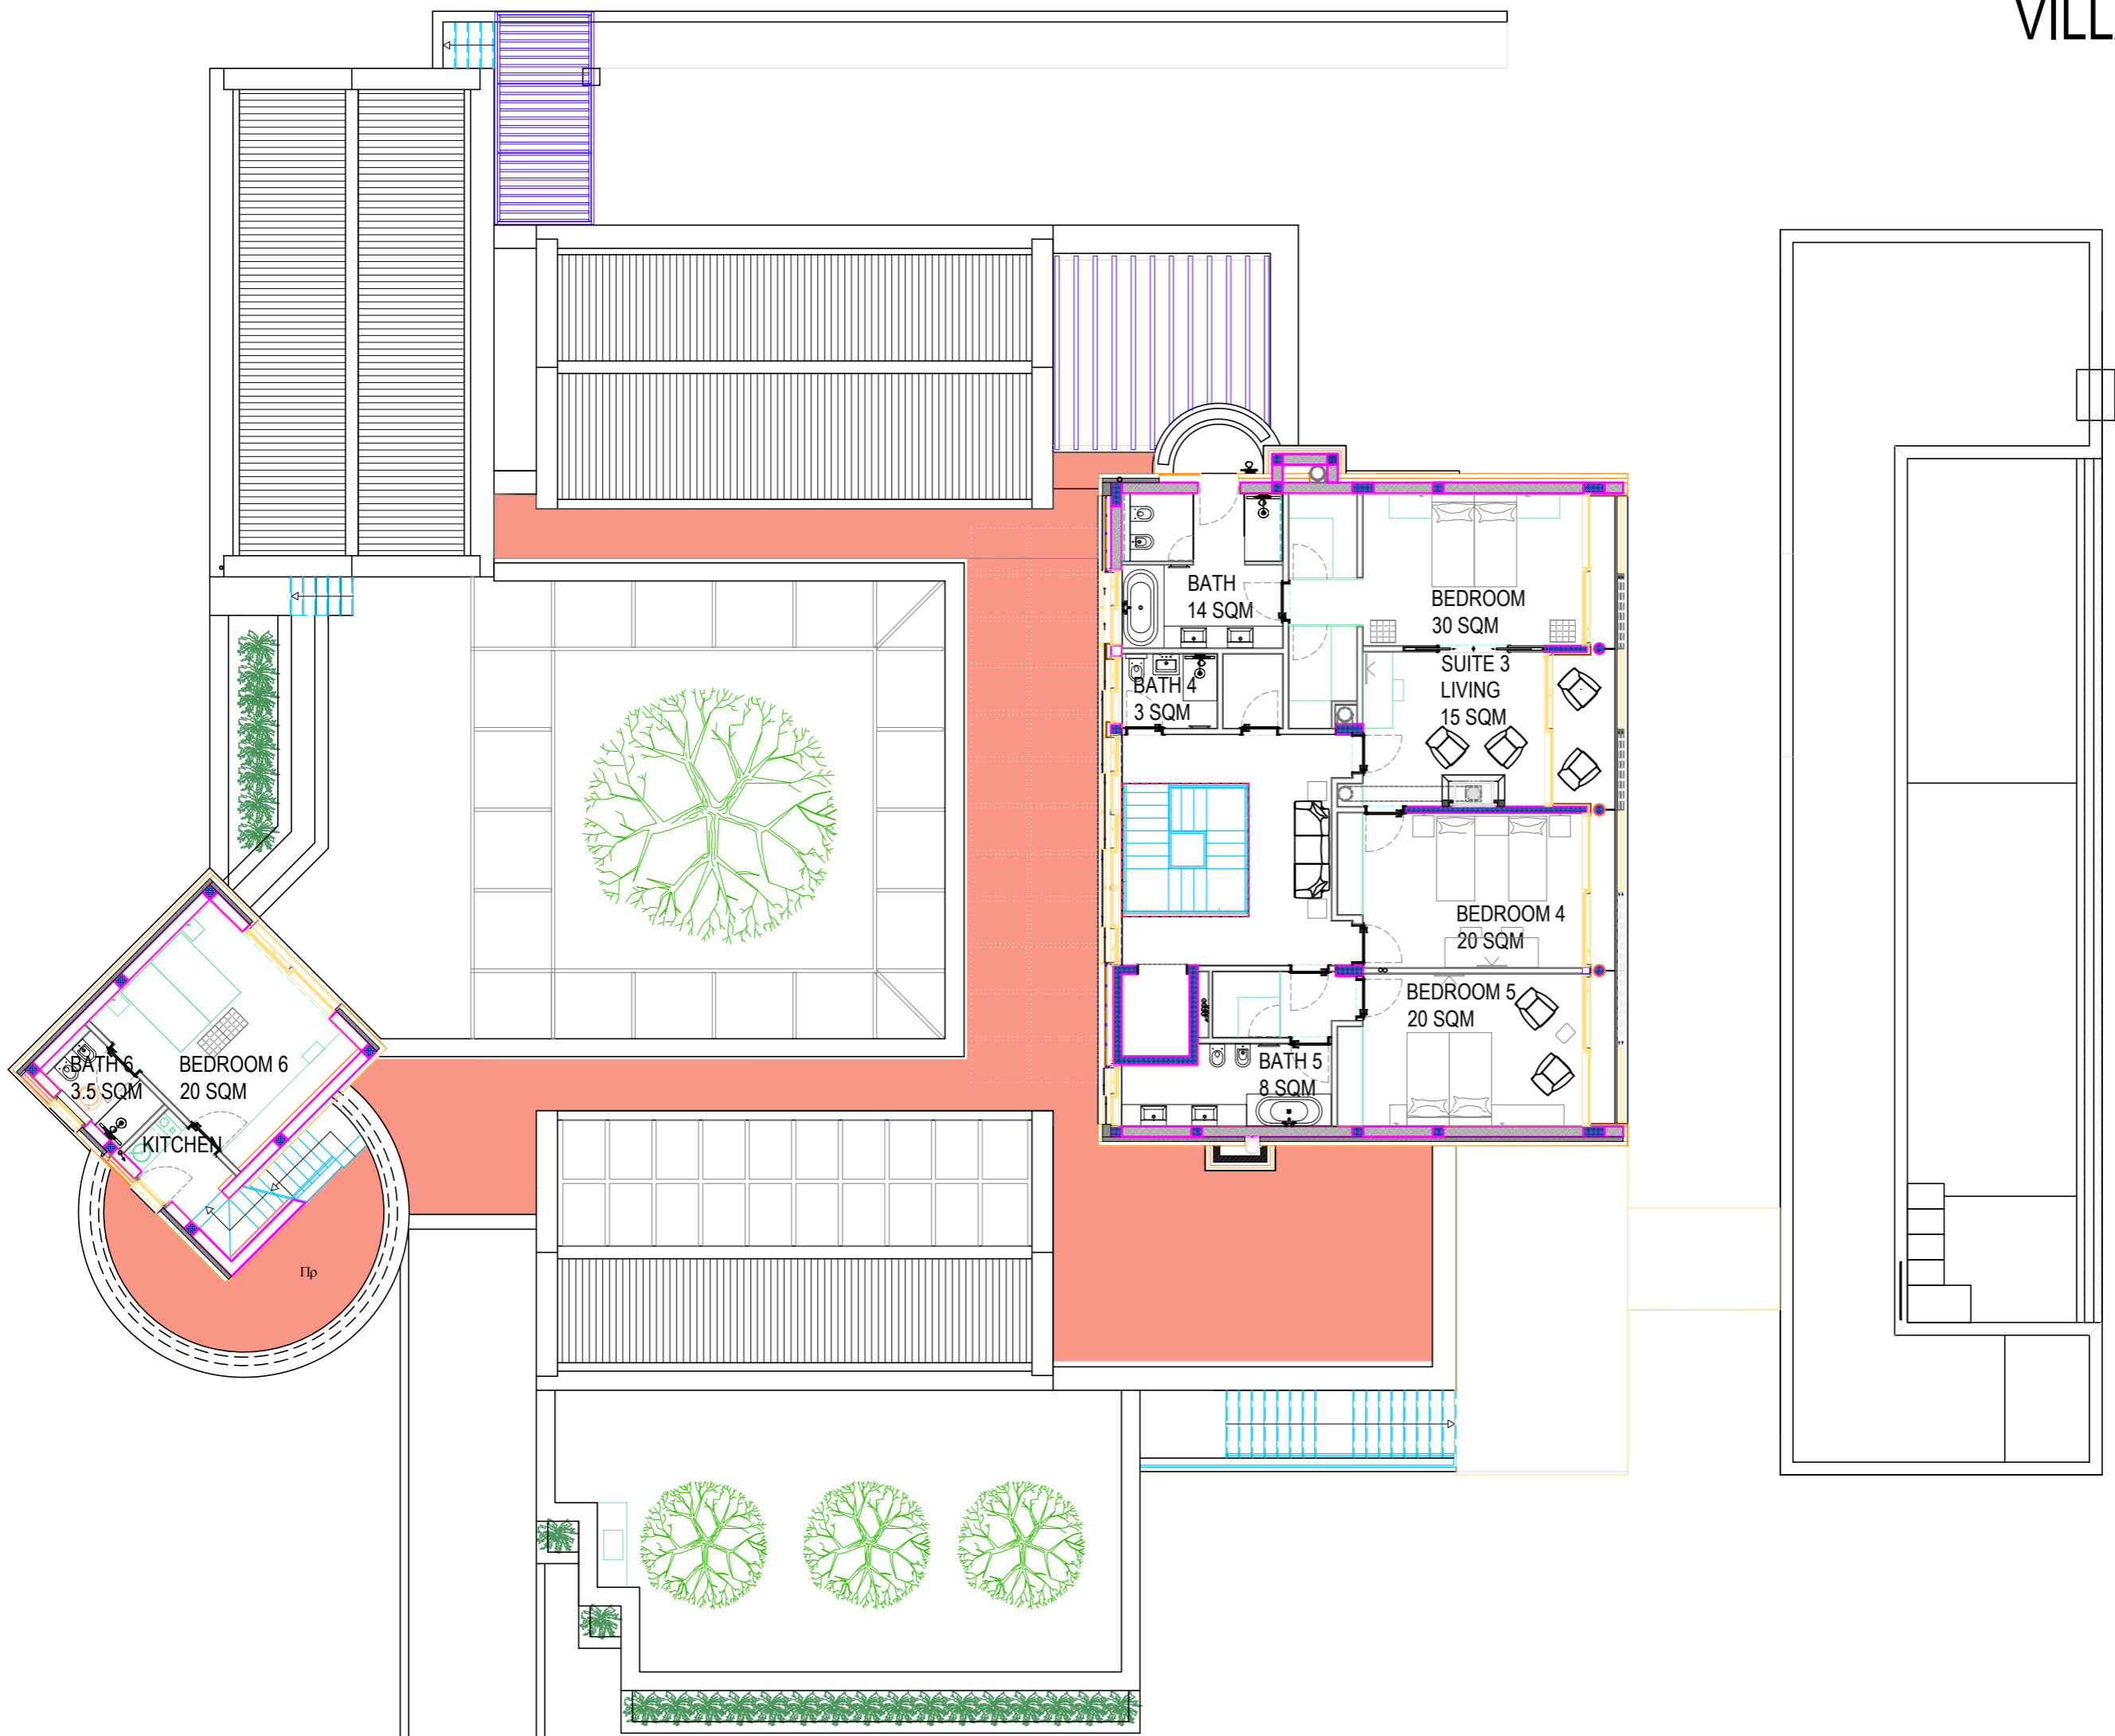

# VILLA JOHANNA basement

# VILLA LA JOHANNA ground floor

SWIMMING  
POOL  
20 X 4.6 MT

JACUZZI

# VILLA JOHANNA first floor

BATH 6  
3.5 SQM

BEDROOM 6  
20 SQM

KITCHEN

Πρ

BATH  
14 SQM

BATH 4  
3 SQM

BEDROOM  
30 SQM

# VILLA LUCIA

first floor

USABLE SPACE 530 MQ  
FULL SPACE 800MQ

Federico Pace Architect  
Milan, Italy  
www.federicopace.com  
Instagram: federicopacearchitetto