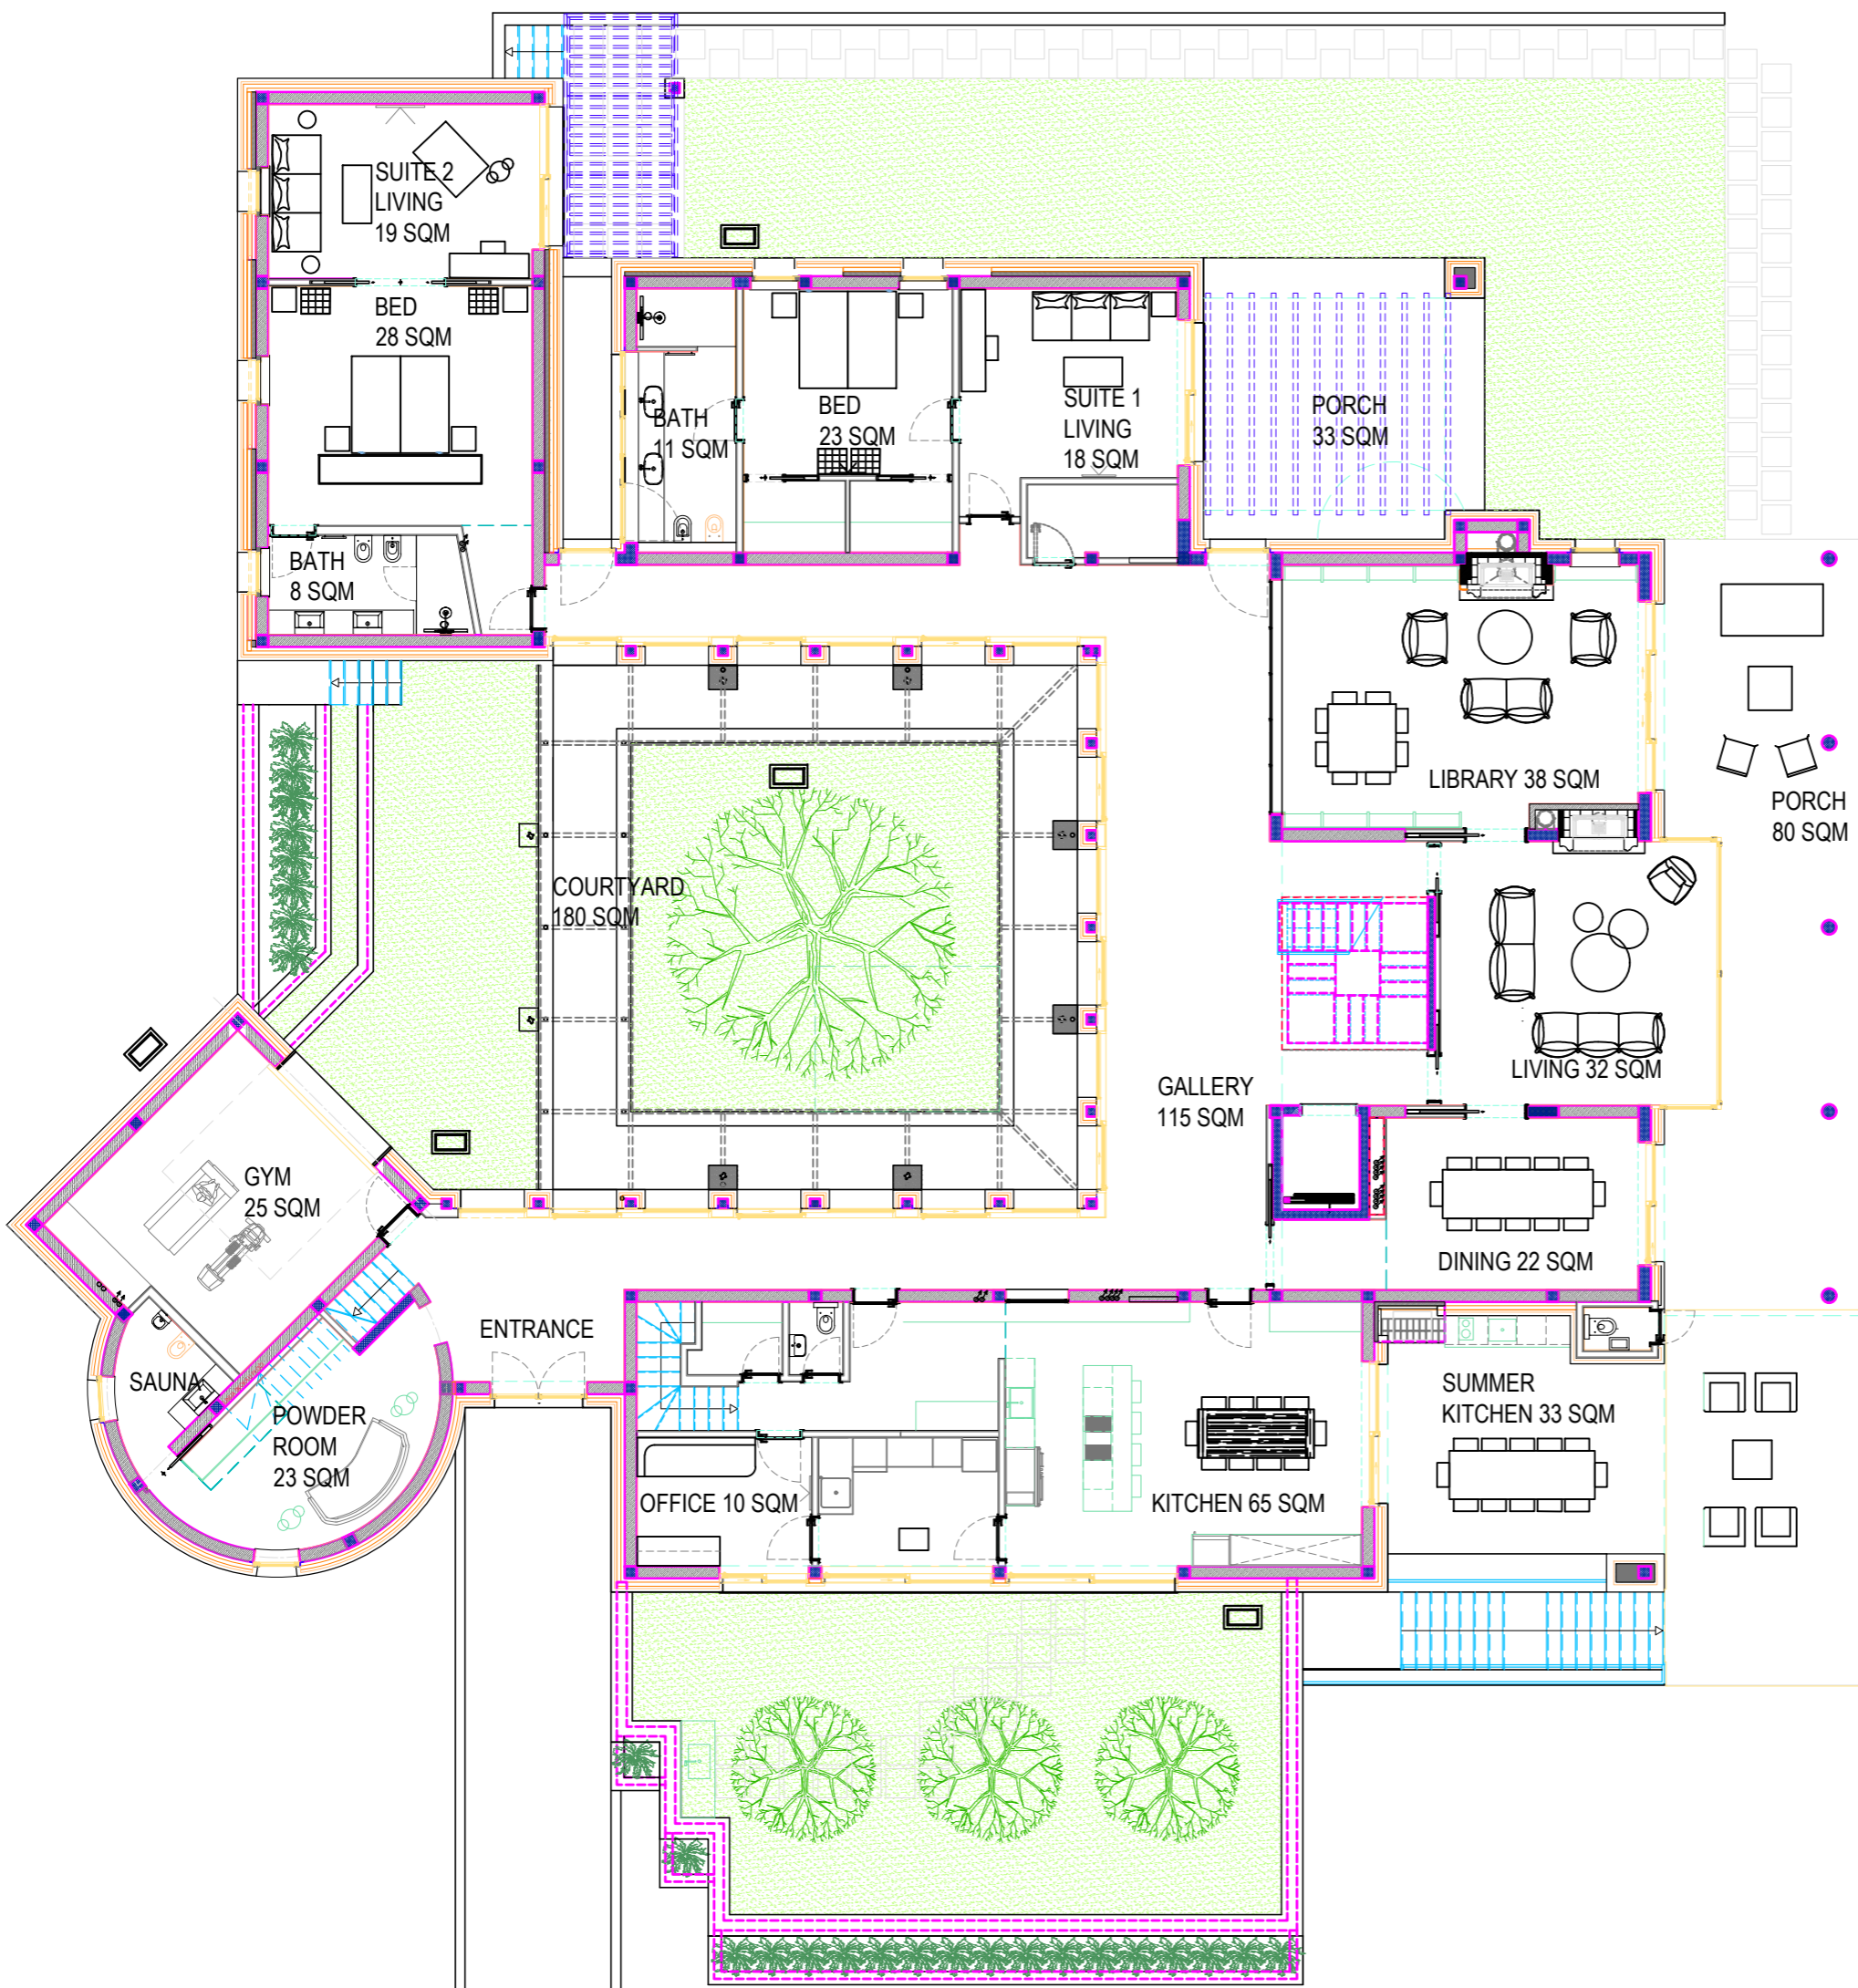

# VILLA JOHANNA basement

# VILLA LA JOHANNA ground floor

SWIMMING  
POOL  
20 X 4.6 MT

JACUZZI

# VILLA JOHANNA first floor

BATH 6  
3.5 SQM

BEDROOM 6  
20 SQM

KITCHEN

Πρ

BATH  
14 SQM

BATH 4  
3 SQM

BEDROOM  
30 SQM

# VILLA LUCIA

first floor

USABLE SPACE 530 MQ  
FULL SPACE 800MQ

Federico Pace Architect  
Milan, Italy  
www.federicopace.com  
Instagram: federicopacearchitetto