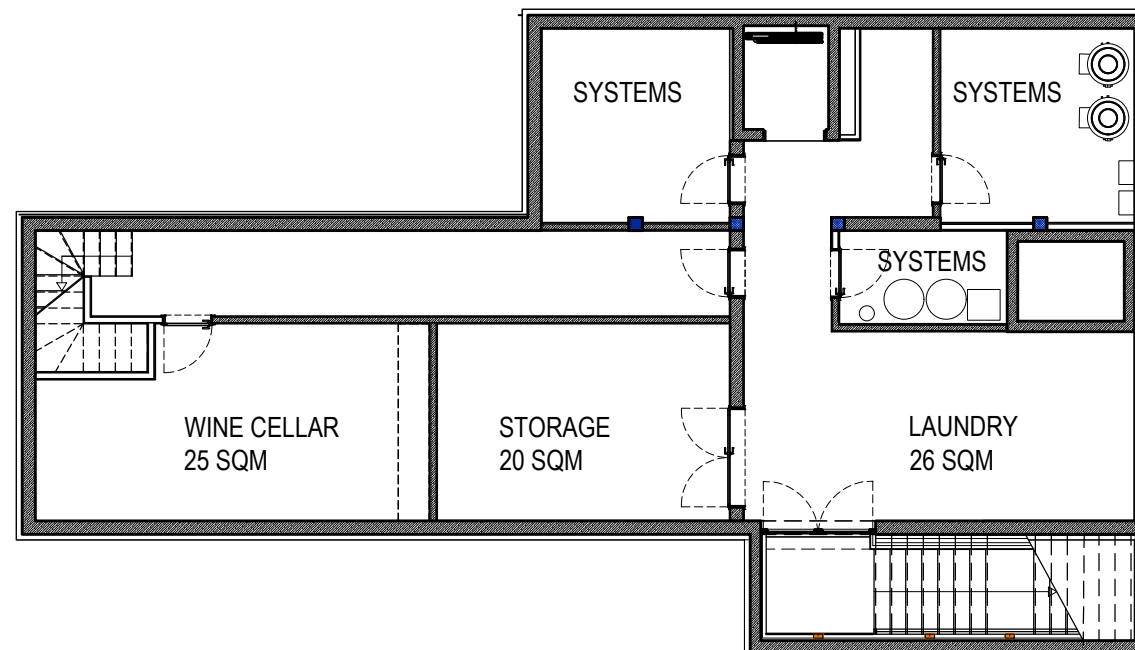

# VILLA JOHANNA basement

# VILLA LA JOHANNA ground floor

SWIMMING  
POOL  
20 X 4.6 MT

JACUZZI

# VILLA JOHANNA first floor

BATH 6  
3.5 SQM

BEDROOM 6  
20 SQM

KITCHEN

Πρ

BATH  
14 SQM

BATH 4  
3 SQM

BEDROOM  
30 SQM

# VILLA LUCIA

first floor

USABLE SPACE 530 MQ  
FULL SPACE 800MQ

Federico Pace Architect  
Milan, Italy  
www.federicopace.com  
Instagram: federicopacearchitetto