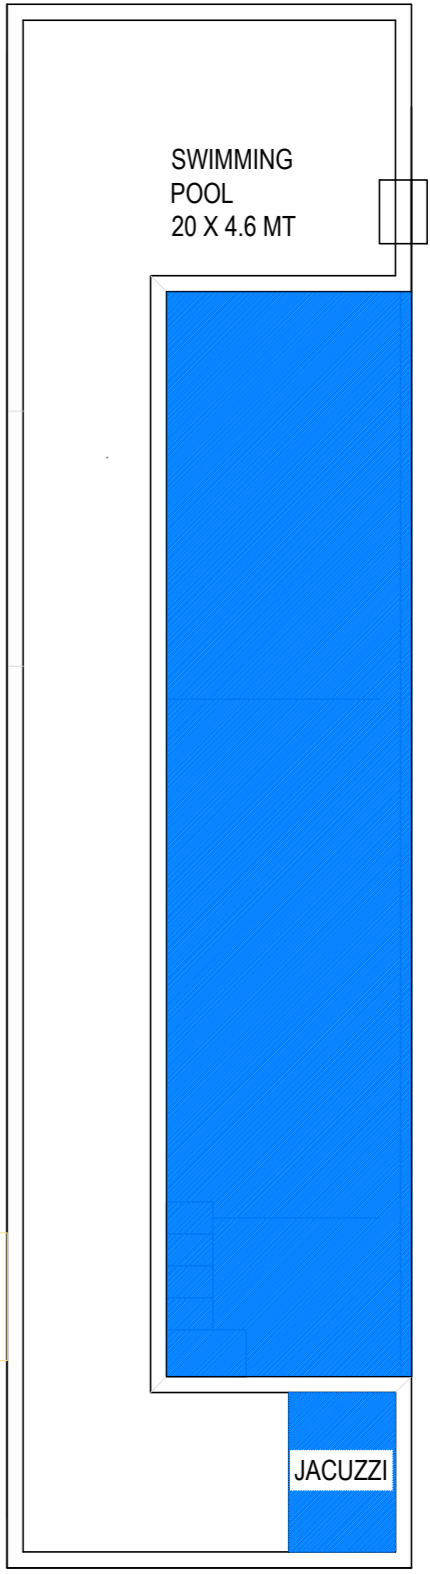

# VILLA JOHANNA basement

# VILLA LA JOHANNA ground floor

SWIMMING  
POOL  
20 X 4.6 MT

JACUZZI

# VILLA JOHANNA first floor

BATH 6  
3.5 SQM

BEDROOM 6  
20 SQM

KITCHEN

Πρ

BATH  
14 SQM

BATH 4  
3 SQM

BEDROOM  
30 SQM

# VILLA LUCIA