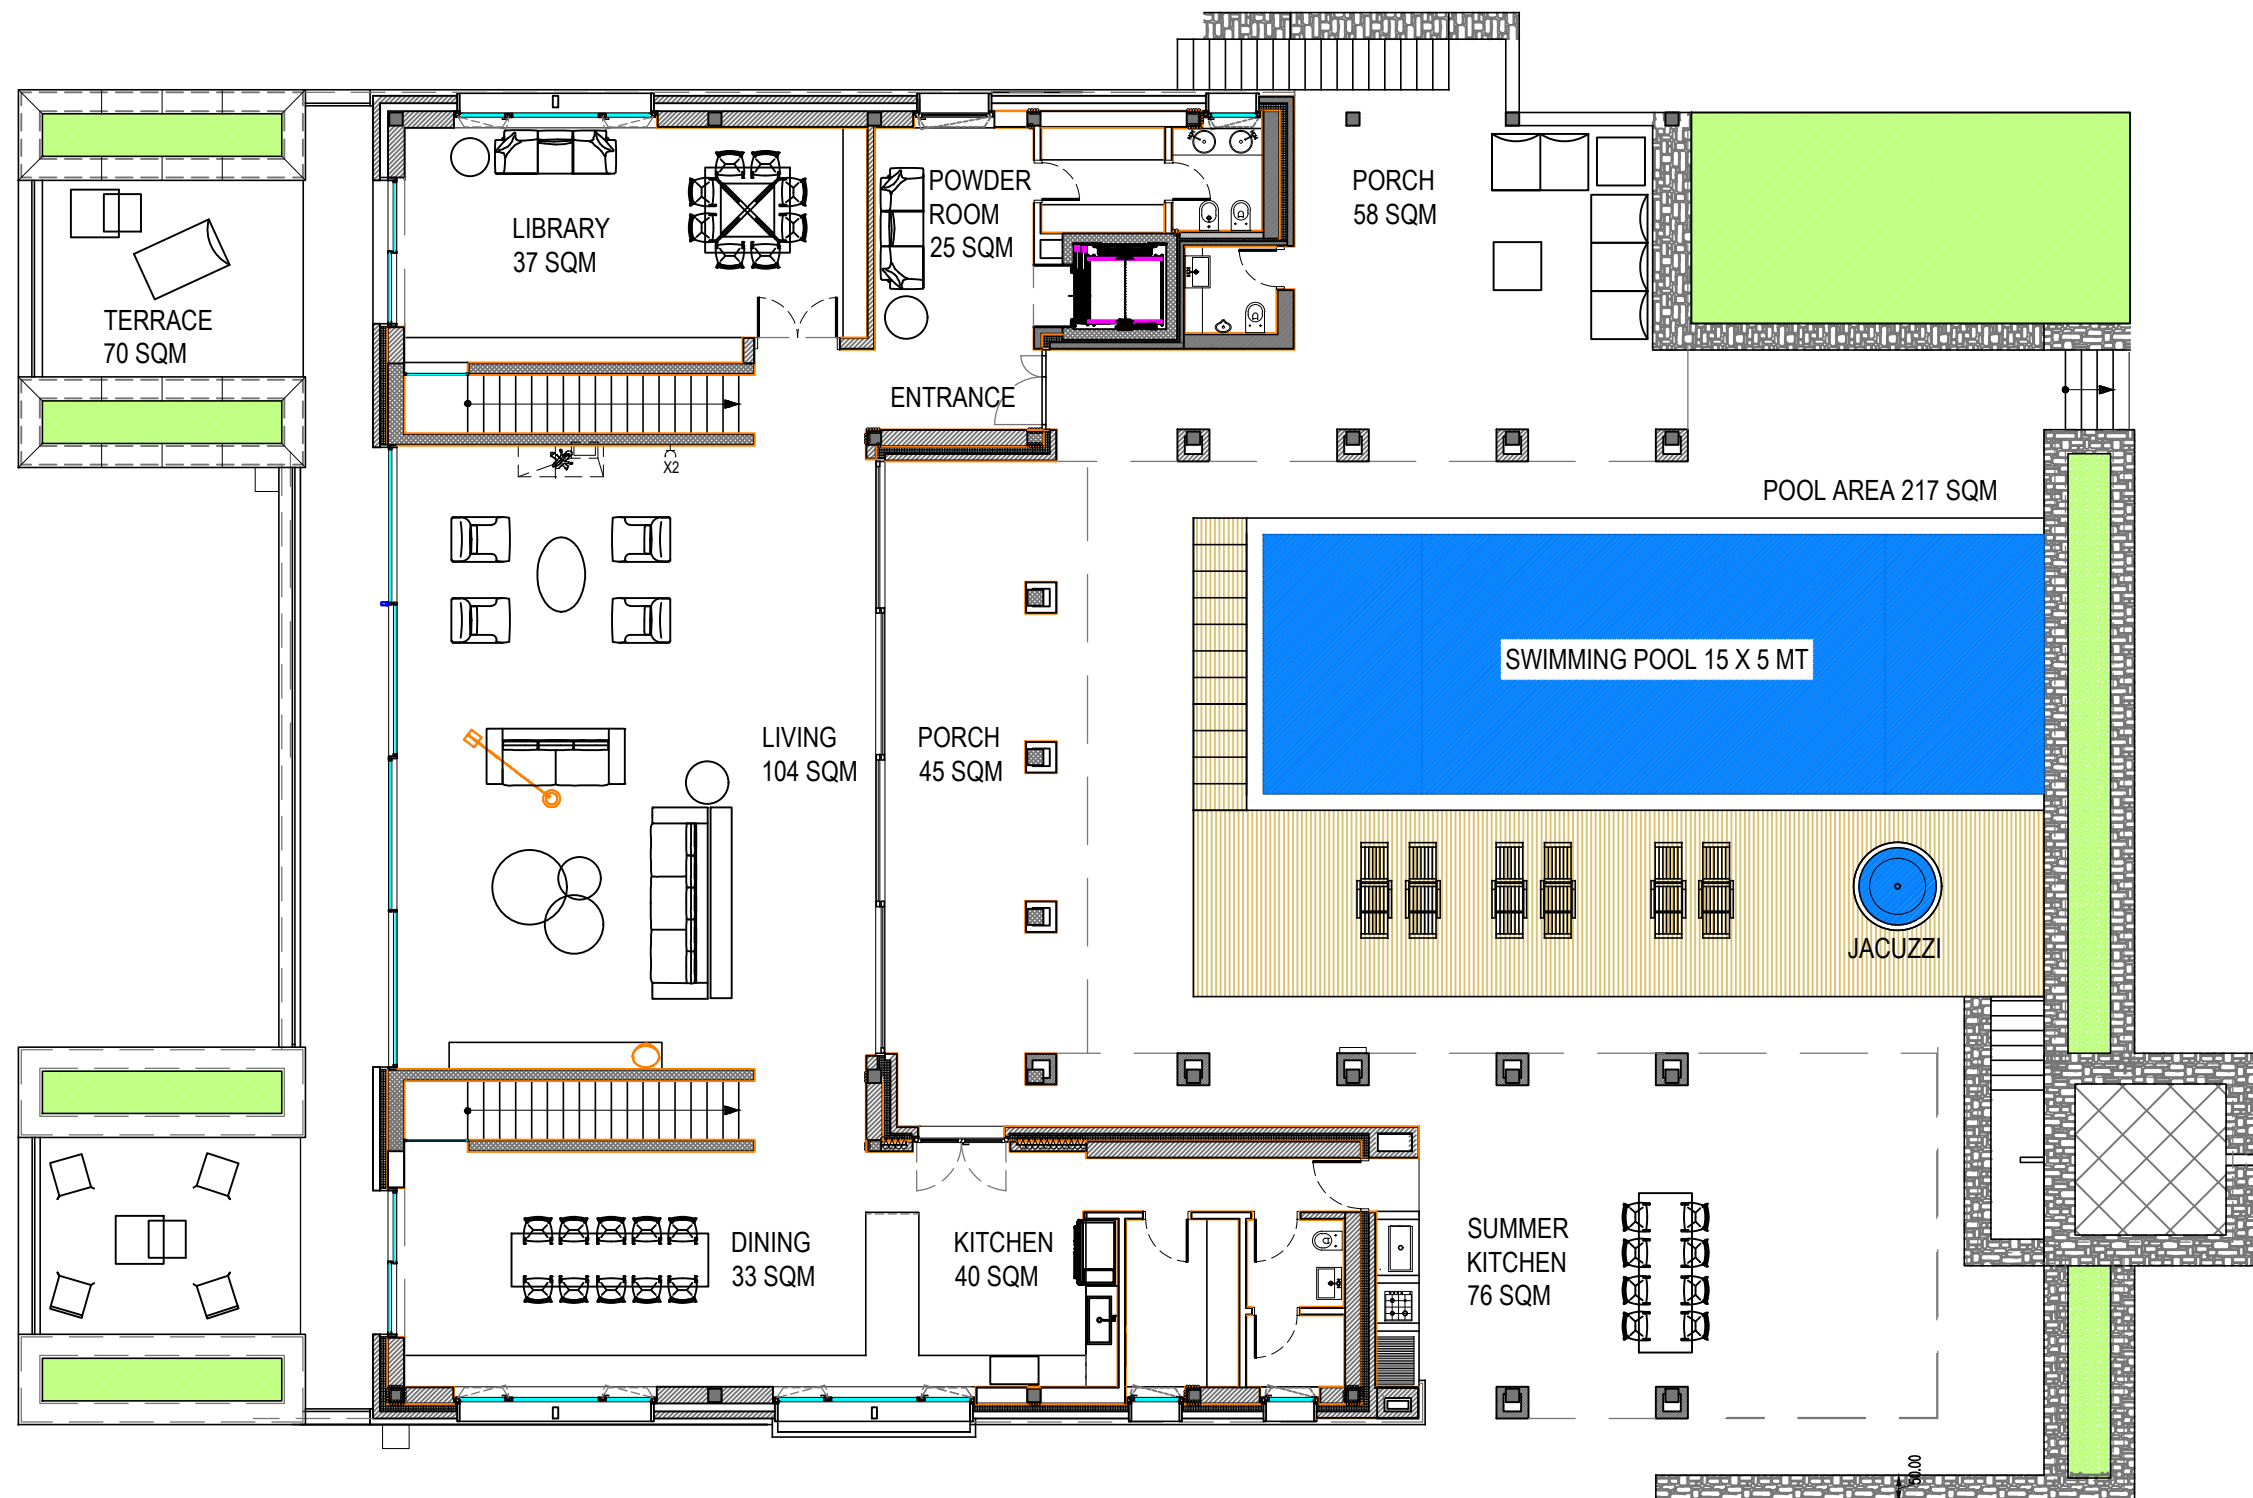

# VILLA LA JOHANNA ground floor

SWIMMING  
POOL  
20 X 4.6 MT

JACUZZI

# VILLA JOHANNA first floor

BATH 6  
3.5 SQM

BEDROOM 6  
20 SQM

KITCHEN

Πρ

BATH  
14 SQM

BATH 4  
3 SQM

BEDROOM  
30 SQM

## ground floor

USABLE SPACE 530 MQ  
FULL SPACE 800MQ

Federico Pace Architect  
Milan, Italy  
www.federicopace.com  
Instagram: federicopacearchitetto

# VILLA LUCIA

first floor

USABLE SPACE 530 MQ  
FULL SPACE 800MQ

Federico Pace Architect  
Milan, Italy  
www.federicopace.com  
Instagram: federicopacearchitetto